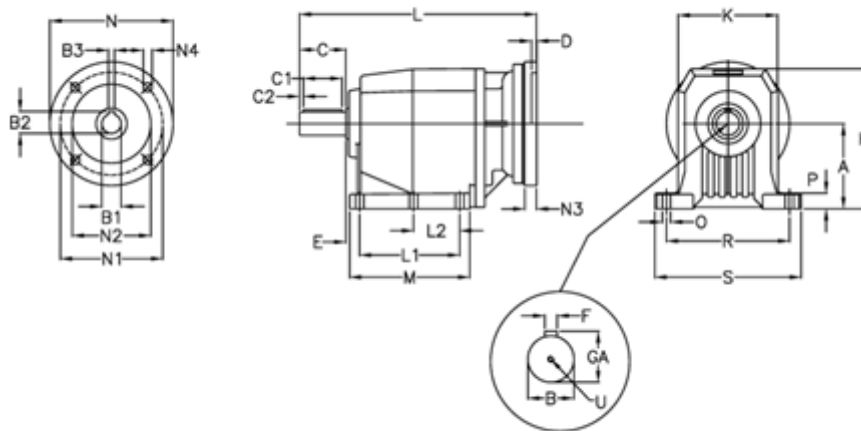

Article number: 40600801111255

Description: Helical gearbox  
C802P-11,1-P160B5

## Measures

|           |            |           |            |
|-----------|------------|-----------|------------|
| A = 250   | D = 6.0    | L2 = 0.0  | P = 35     |
| B = 80    | E = 33     | M = 277.0 | R = 370    |
| B1 = 42   | F = 22     | N = 350   | S = 440    |
| B2 = 45.3 | GA = 85.0  | N1 = 300  | U = M20x42 |
| B3 = 12   | H = 420    | N2 = 250  |            |
| C = 140   | K = 320    | N3 = 23   |            |
| C1 = 110  | L = 635.0  | N4 = 18   |            |
| C2 = 15   | L1 = 210.0 | O = 26    |            |